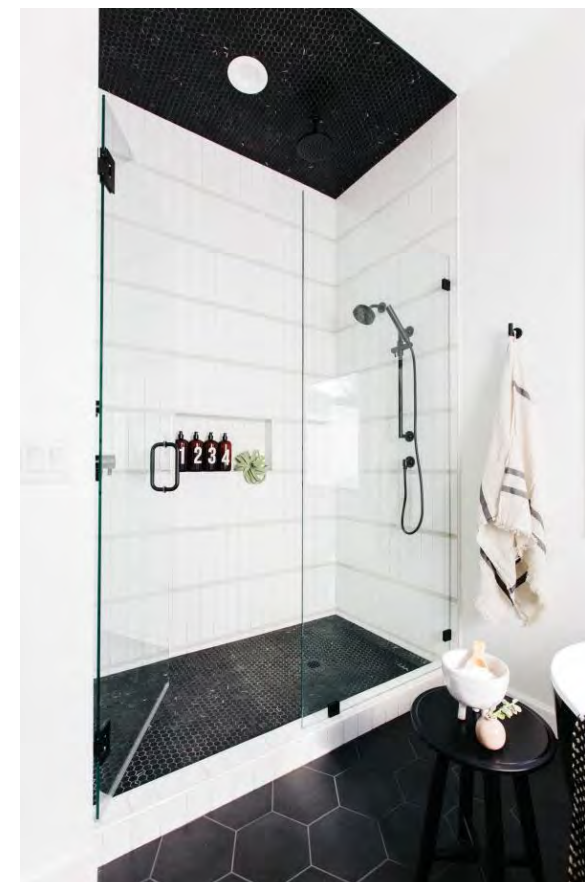

FRAMELESS GLASS SHOWER ENCLOSURE